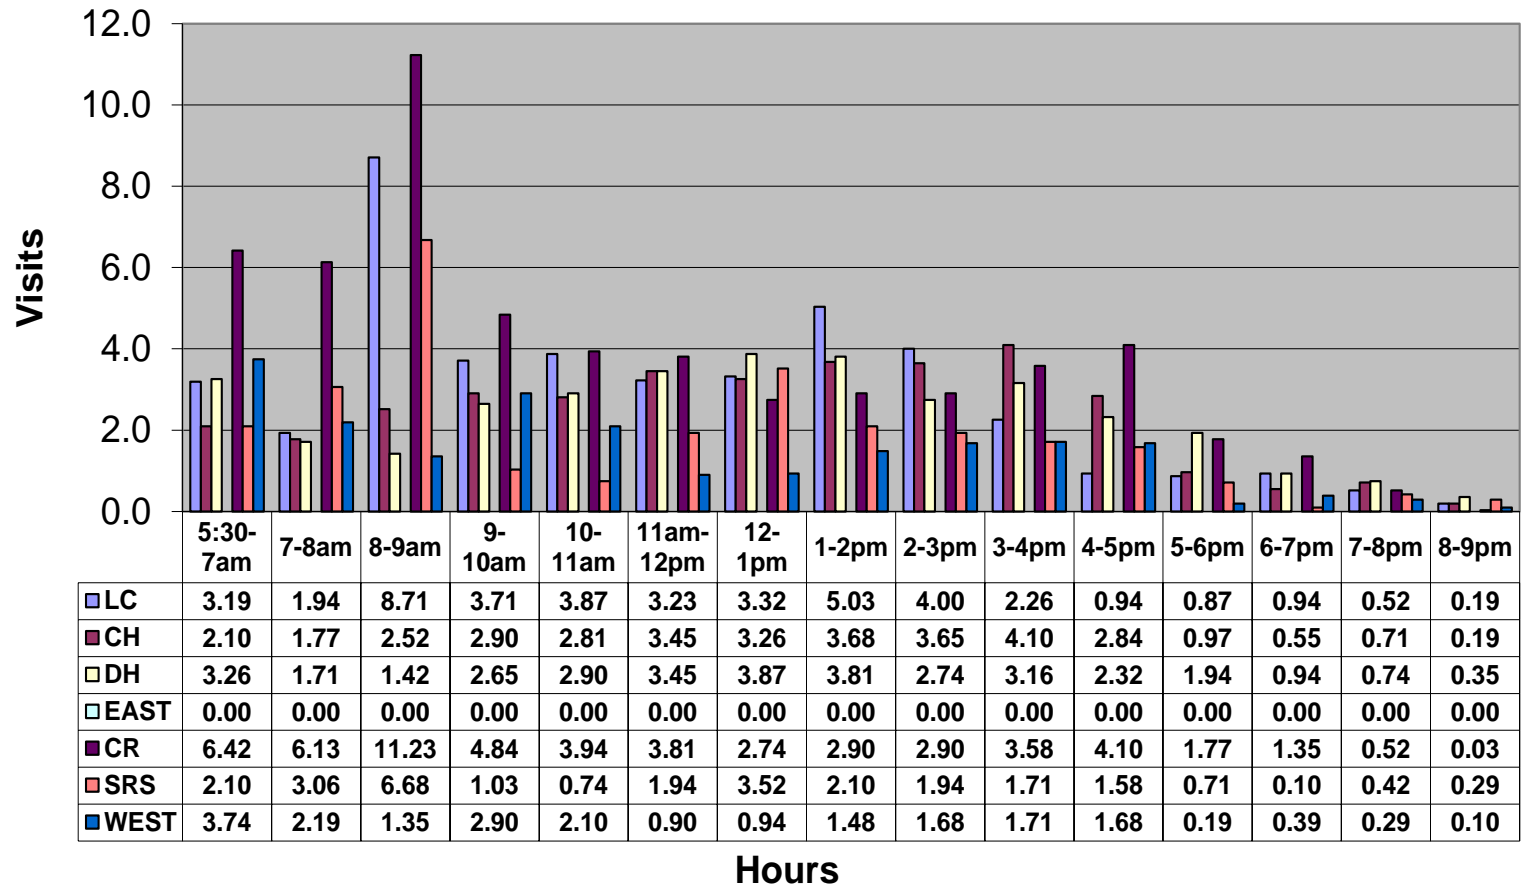

Nov 2022- Pool Use by Hour - Major Centers

	LC	CH	DH	EC	CR	SRS	WEST
Total Visits	1324	1100	1093	0	1744	865	671
Avg Daily	43	35	35	0	56	28	22
Avg Hourly	2.76	2.29	2.27	0.00	3.63	1.80	1.40

Nov 2022- Satellite Centers - Pool Use by Hour

Visits By Hour

	ABN	ABS	CP1	CP2	CV	MV
Total Visits	424	621	654	643	566	399
Avg Visits Per Day	13.68	20.03	21.10	20.74	18.26	12.87
Avg Visits Per Hour	0.88	1.29	1.36	1.34	1.18	0.83