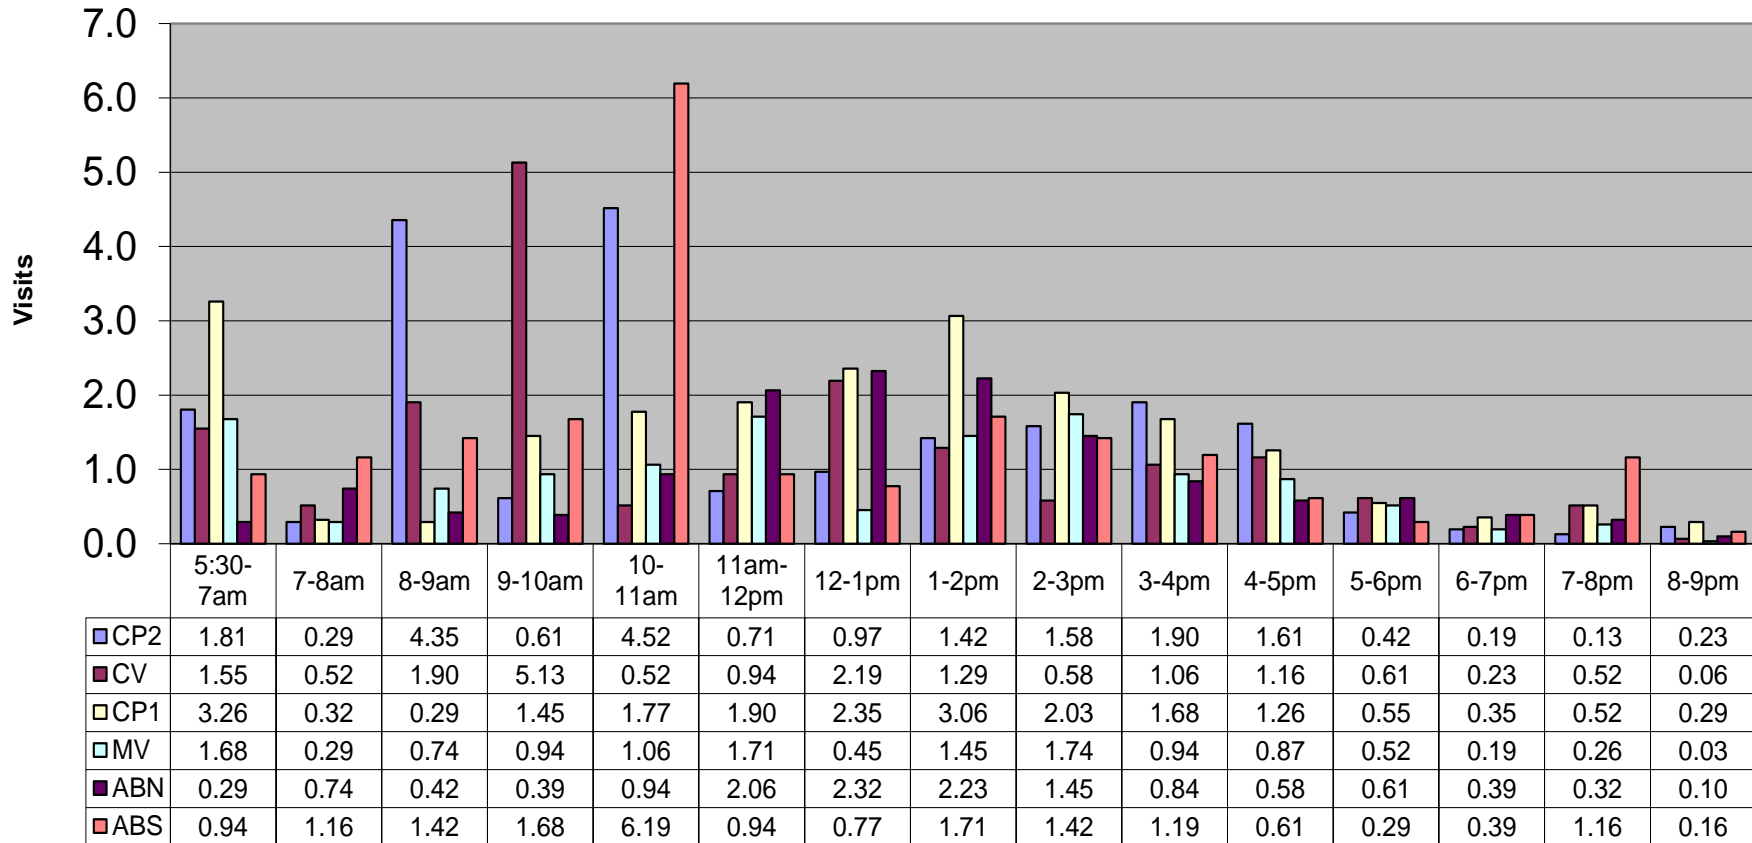

Nov 2022- Pool Use by Hour - Major Centers

	LC	CH	DH	EC	CR	SRS	WEST
Total Visits	1324	1100	1093	0	1744	865	671
Avg Daily	43	35	35	0	56	28	22
Avg Hourly	2.76	2.29	2.27	0.00	3.63	1.80	1.40

Nov 2022- Satellite Centers - Pool Use by Hour

Visits By Hour

	ABN	ABS	CP1	CP2	CV	MV
Total Visits	424	621	654	643	566	399
Avg Visits Per Day	13.68	20.03	21.10	20.74	18.26	12.87
Avg Visits Per Hour	0.88	1.29	1.36	1.34	1.18	0.83